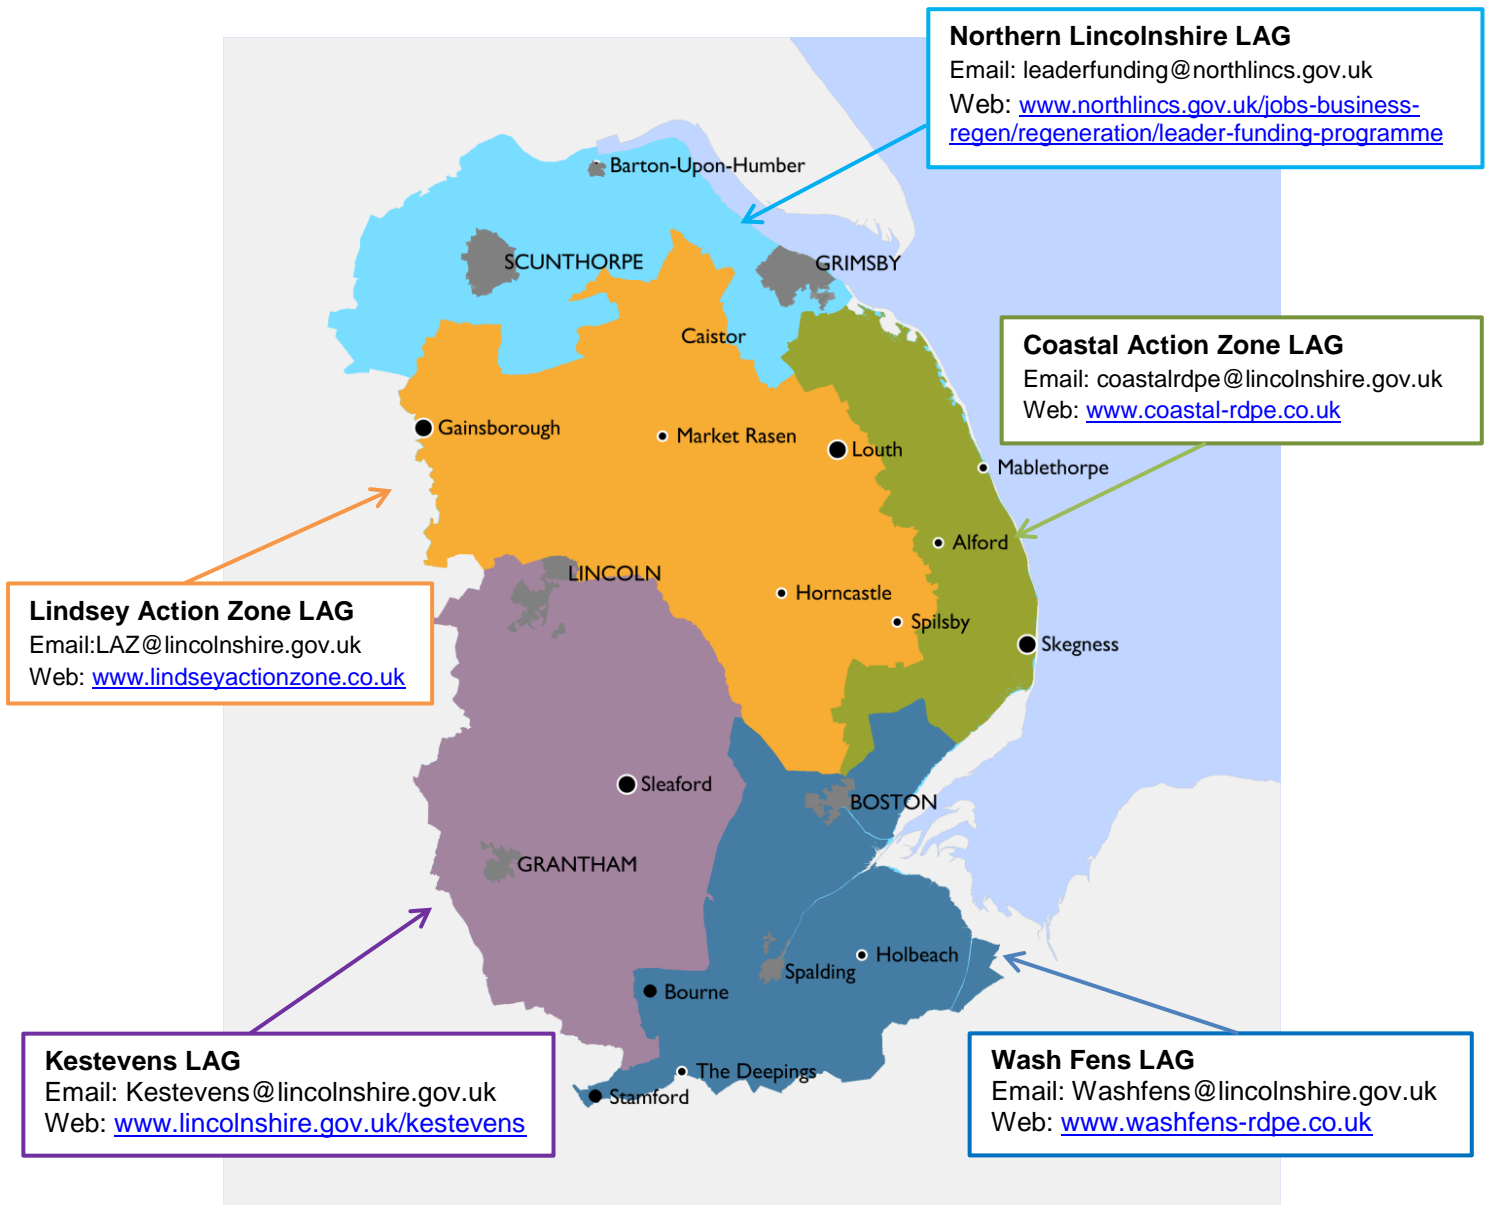

RDPE LEADER Funding in Greater Lincolnshire

LEADER is one of the delivery methods being used to distribute funds from the Rural Development Programme for England (RDPE). Grants are available to businesses, farmers, foresters, land managers and communities for projects that create jobs and growth and benefit the rural economy.

Funding is distributed through Local Action Groups (LAGs) made up of people from the local community and the local public and private sector. There are five LAGs in Greater Lincolnshire.

NB. Areas classed as 'urban' (shaded grey) are not eligible for LEADER Funding

This map is reproduced from Ordnance Survey material with the permission of Ordnance Survey on behalf of the Controller of her Majesty's Stationery Office ©Crown Copyright. Unauthorised reproduction infringes Crown copyright and may lead to prosecution or civil proceedings. Lincolnshire County Council 100025370 2006.

The Rural Development Programme for England (RDPE) LEADER Approach is funded by the European Agricultural Fund for Rural Development .

This page is intentionally left blank